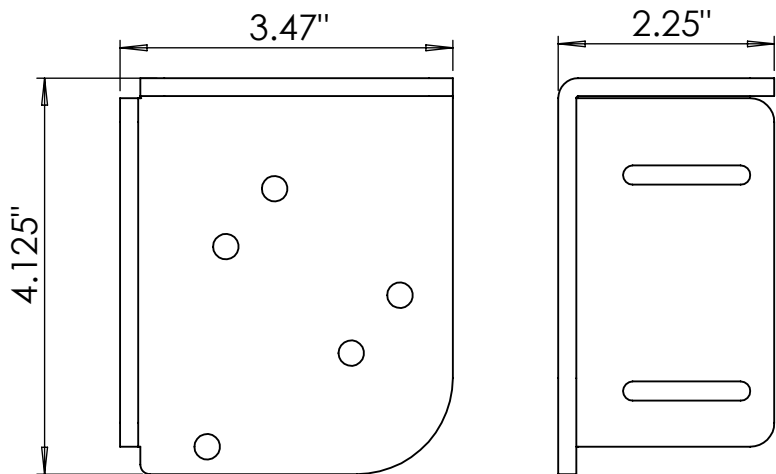

OASIS 2700 Patio Shade

With Side Track Guide System

4" x 4 1/2" Headbox

Side Track Detail

Side track can be installed as face mount or side mount.

Universal Shade Mounting Brackets

Can be installed as wall or ceiling mount.

Notes:

1. Oasis 2700 Patio Shades can be installed as wall mount or ceiling mount.
2. Oasis 2700 Patio Shades are available with motor, Lutron drive or external crank & gear operation.
3. Oasis 2700 Patio Shades are only available with 4" x 4 1/2" headbox. (exposed not available)

scale
1 : 2