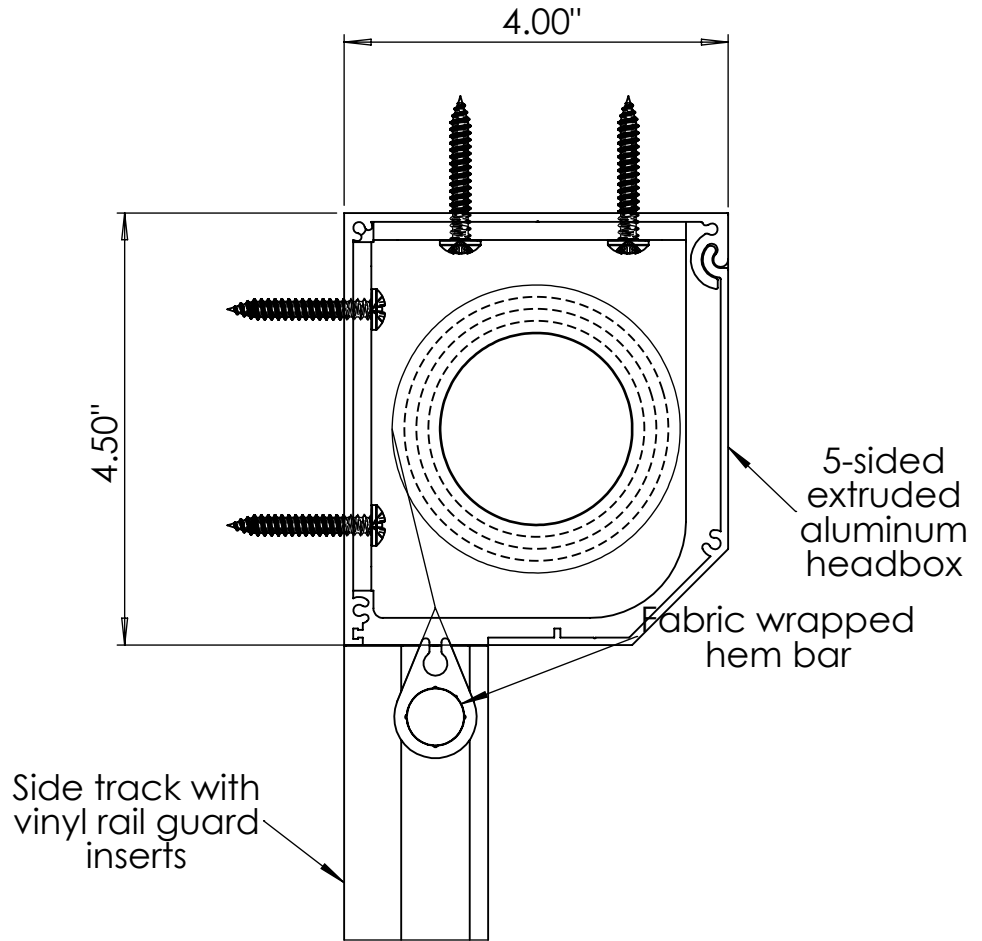

OASIS 2700 Patio Shade

With Side Track Guide System

4" x 4 1/2" Headbox

Side Track Detail

Side track can be installed as face mount or side mount.

Universal Shade Mounting Brackets

Can be installed as wall or ceiling mount.

Notes:

1. Oasis 2700 Patio Shades can be installed as wall mount or ceiling mount.
2. Oasis 2700 Patio Shades are available with motor, Lutron drive or external crank & gear operation.
3. Oasis 2700 Patio Shades are only available with 4" x 4 1/2" headbox. (exposed not available)

scale
1 : 2