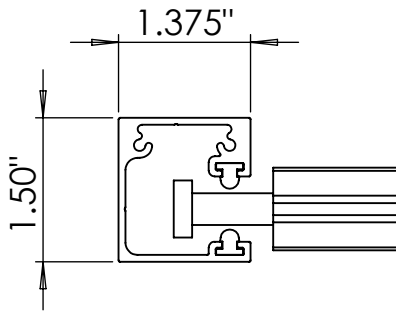

OASIS 2700 Patio Shade

With Side Track Guide System

4" x 4 1/2" Headbox

Side Track Detail

Side track can be installed as face mount or side mount.

Universal Shade Mounting Brackets

Can be installed as wall or ceiling mount.

Notes:

1. Oasis 2700 Patio Shades can be installed as wall mount or ceiling mount.
2. Oasis 2700 Patio Shades are available with motor, Lutron drive or external crank & gear operation.
3. Oasis 2700 Patio Shades are only available with 4" x 4 1/2" headbox. (exposed not available)

scale
1 : 2