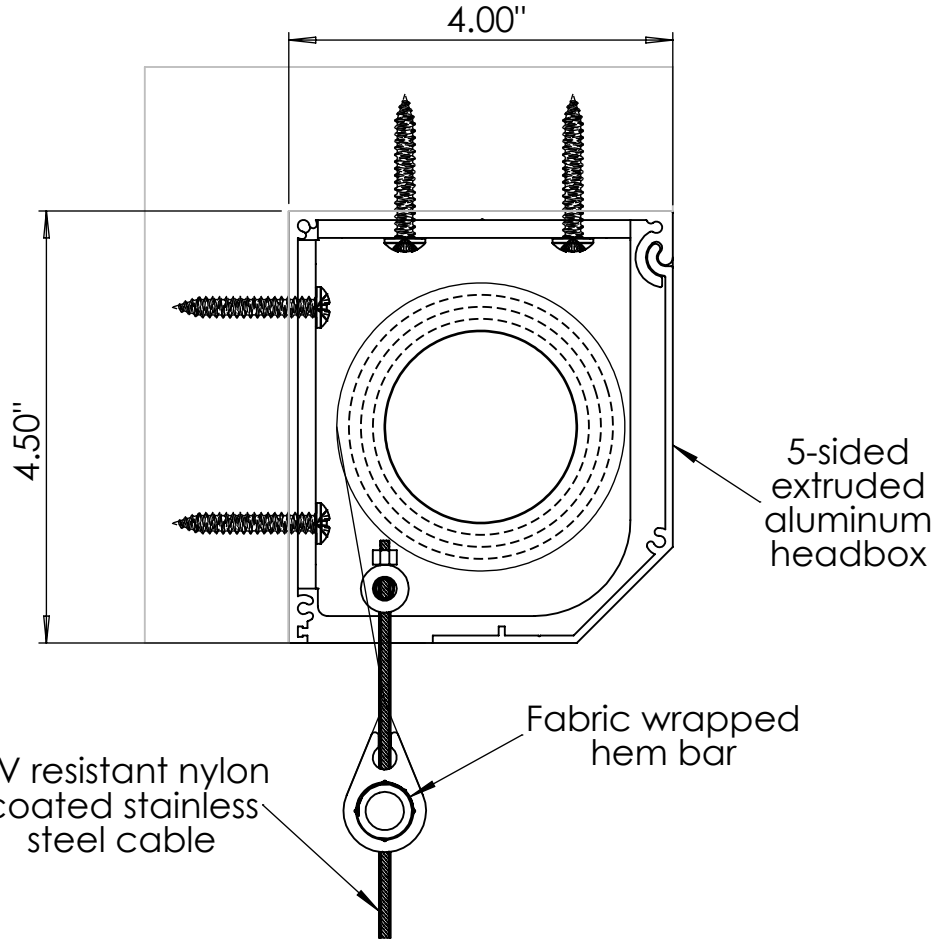

# OASIS 2700 Patio Shade

With Cable Guide System

4" x 4 1/2" Headbox

**Deck Mount Cable Bracket**

**Wall Mount Cable Bracket**

UV resistant nylon coated stainless steel cable

Fabric wrapped hem bar

5-sided extruded aluminum headbox

**Universal Shade Mounting Brackets**

Can be installed as wall or ceiling mount.

**Notes:**

1. Oasis 2700 Patio Shades can be installed as wall mount or ceiling mount.
2. Oasis 2700 Patio Shades are available with motor, Lutron drive or external crank & gear operation.
3. Oasis 2700 Patio Shades are only available with 4" x 4 1/2" headbox. (exposed not available)

scale  
1 : 2