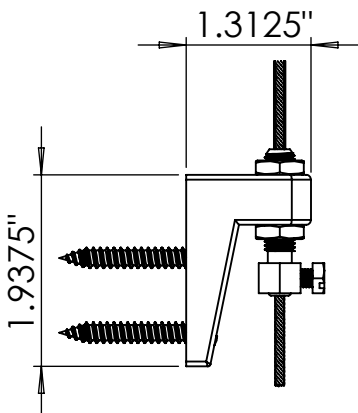

# OASIS 2700 Patio Shade

With Cable Guide System

4" x 4 1/2" Headbox

**Deck Mount Cable Bracket**

**Wall Mount Cable Bracket**

UV resistant nylon coated stainless steel cable

Fabric wrapped hem bar

5-sided extruded aluminum headbox

**Universal Shade Mounting Brackets**

Can be installed as wall or ceiling mount.

**Notes:**

1. Oasis 2700 Patio Shades can be installed as wall mount or ceiling mount.
2. Oasis 2700 Patio Shades are available with motor, Lutron drive or external crank & gear operation.
3. Oasis 2700 Patio Shades are only available with 4" x 4 1/2" headbox. (exposed not available)

scale  
1 : 2