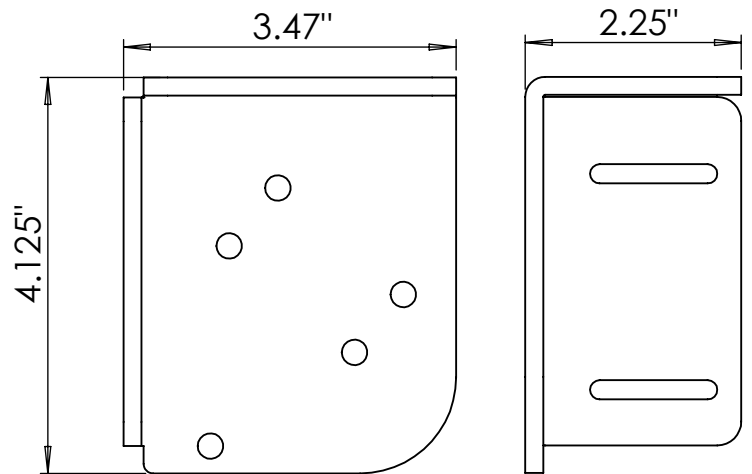

# OASIS 2700 Patio Shade

With Cable Guide System

4" x 4 1/2" Headbox

**Deck Mount Cable Bracket**

**Wall Mount Cable Bracket**

UV resistant nylon coated stainless steel cable

Fabric wrapped hem bar

5-sided extruded aluminum headbox

**Universal Shade Mounting Brackets**

Can be installed as wall or ceiling mount.

**Notes:**

1. Oasis 2700 Patio Shades can be installed as wall mount or ceiling mount.
2. Oasis 2700 Patio Shades are available with motor, Lutron drive or external crank & gear operation.
3. Oasis 2700 Patio Shades are only available with 4" x 4 1/2" headbox. (exposed not available)

scale  
1 : 2