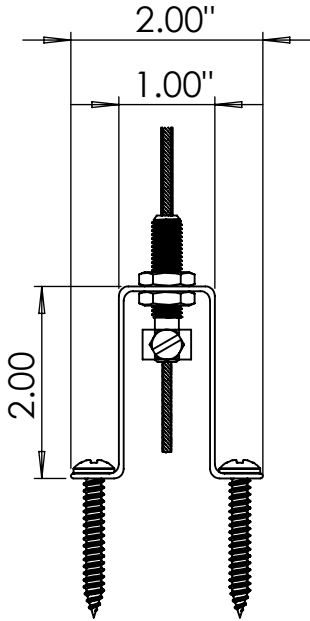

# OASIS 2700 Patio Shade

With Cable Guide System

4" x 4 1/2" Headbox

**Deck Mount Cable Bracket**

**Wall Mount Cable Bracket**

UV resistant nylon coated stainless steel cable

Fabric wrapped hem bar

5-sided extruded aluminum headbox

**Universal Shade Mounting Brackets**

Can be installed as wall or ceiling mount.

**Notes:**

1. Oasis 2700 Patio Shades can be installed as wall mount or ceiling mount.
2. Oasis 2700 Patio Shades are available with motor, Lutron drive or external crank & gear operation.
3. Oasis 2700 Patio Shades are only available with 4" x 4 1/2" headbox. (exposed not available)

scale  
1 : 2