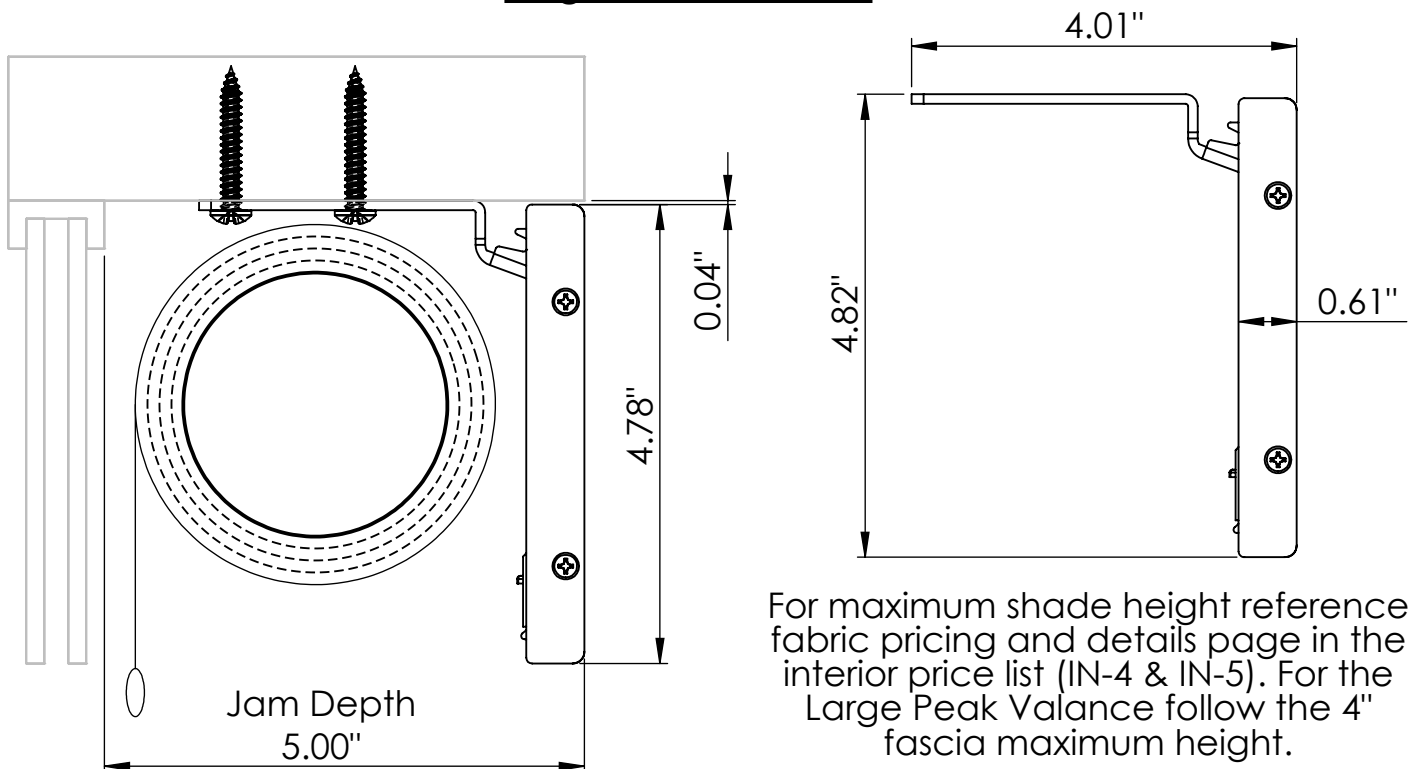

INSOLROLL PEAK VALANCE

Inside Mount Applications

Medium Peak Valance

For maximum shade height reference fabric pricing and details page in the interior price list (IN-4 & IN-5). For the Medium Peak Valance follow the 3" fascia maximum height.

Large Peak Valance

For maximum shade height reference fabric pricing and details page in the interior price list (IN-4 & IN-5). For the Large Peak Valance follow the 4" fascia maximum height.

scale
1 : 2

INSOLROLL PEAK VALANCE

Outside Mount Applications

Medium Peak Valance

Adjustable from 3 3/4" to 4 5/8"
(standard hardware)

For maximum shade height reference fabric pricing and details page in the interior price list (IN-4 & IN-5). For the Medium Peak Valance follow the 3" fascia maximum height.

Large Peak Valance

Adjustable from 4" to 4 7/8"
(standard hardware)

For maximum shade height reference fabric pricing and details page in the interior price list (IN-4 & IN-5). For the Large Peak Valance follow the 4" fascia maximum height.