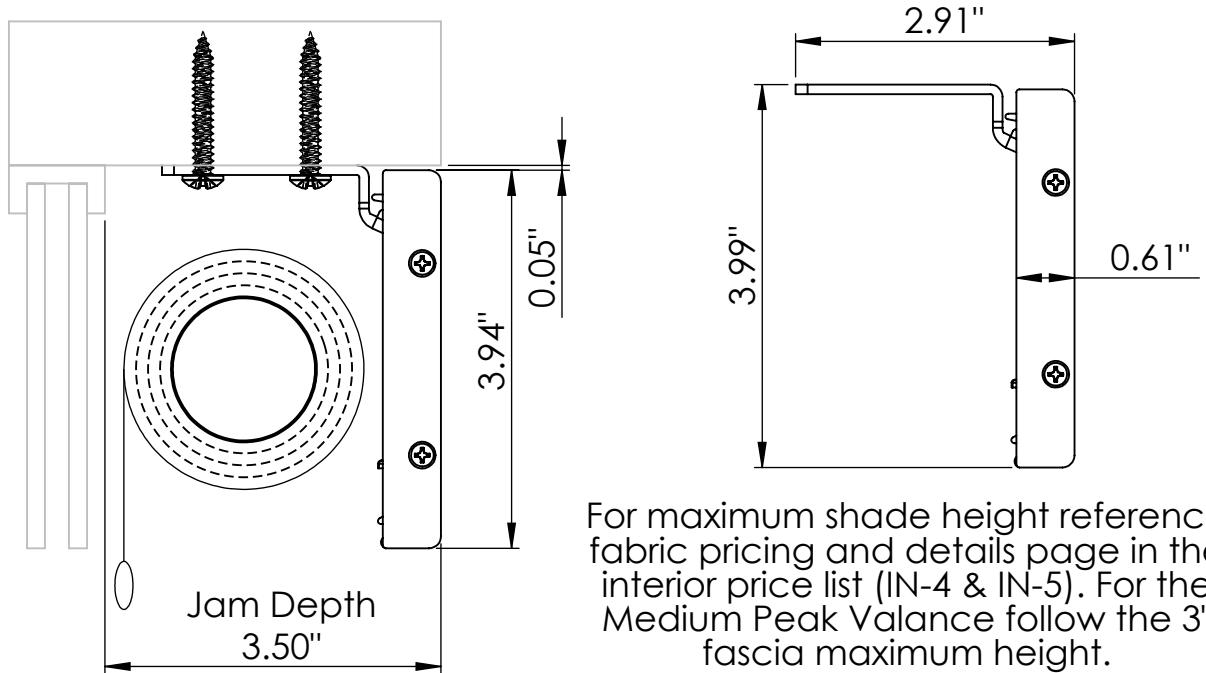

INSOLROLL PEAK VALANCE

Inside Mount Applications

Medium Peak Valance

For maximum shade height reference fabric pricing and details page in the interior price list (IN-4 & IN-5). For the Medium Peak Valance follow the 3" fascia maximum height.

Large Peak Valance

For maximum shade height reference fabric pricing and details page in the interior price list (IN-4 & IN-5). For the Large Peak Valance follow the 4" fascia maximum height.

scale
1 : 2

INSOLROLL PEAK VALANCE

Outside Mount Applications

Medium Peak Valance

Adjustable from 3 3/4" to 4 5/8"
(standard hardware)

For maximum shade height reference fabric pricing and details page in the interior price list (IN-4 & IN-5). For the Medium Peak Valance follow the 3" fascia maximum height.

Large Peak Valance

Adjustable from 4" to 4 7/8"
(standard hardware)

For maximum shade height reference fabric pricing and details page in the interior price list (IN-4 & IN-5). For the Large Peak Valance follow the 4" fascia maximum height.