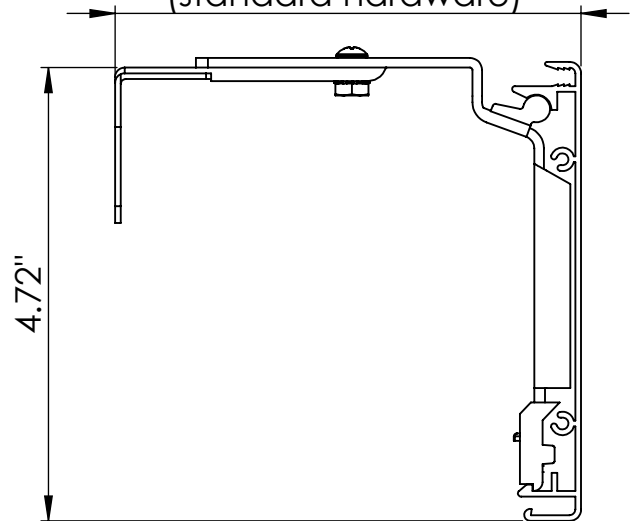

Large Peak Valance

For maximum shade height reference fabric pricing and details page in the interior price list (IN-4 & IN-5). For the Large Peak Valance follow the 4" fascia maximum height.

scale
1 : 2

INSOLROLL PEAK VALANCE

Outside Mount Applications

Medium Peak Valance

Adjustable from 3 3/4" to 4 5/8"
(standard hardware)

For maximum shade height reference fabric pricing and details page in the interior price list (IN-4 & IN-5). For the Medium Peak Valance follow the 3" fascia maximum height.

Large Peak Valance

Adjustable from 4" to 4 7/8"
(standard hardware)

For maximum shade height reference fabric pricing and details page in the interior price list (IN-4 & IN-5). For the Large Peak Valance follow the 4" fascia maximum height.