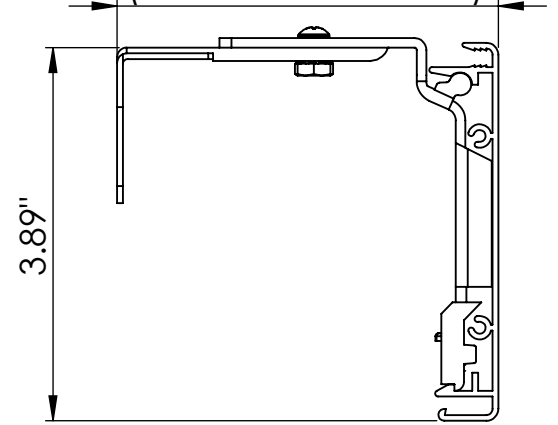

INSOLROLL PEAK VALANCE

Inside Mount Applications

Medium Peak Valance

For maximum shade height reference fabric pricing and details page in the interior price list (IN-4 & IN-5). For the Medium Peak Valance follow the 3" fascia maximum height.

Large Peak Valance

For maximum shade height reference fabric pricing and details page in the interior price list (IN-4 & IN-5). For the Large Peak Valance follow the 4" fascia maximum height.

scale
1 : 2

INSOLROLL PEAK VALANCE

Outside Mount Applications

Medium Peak Valance

Adjustable from 3 3/4" to 4 5/8"
(standard hardware)

For maximum shade height reference fabric pricing and details page in the interior price list (IN-4 & IN-5). For the Medium Peak Valance follow the 3" fascia maximum height.

Large Peak Valance

Adjustable from 4" to 4 7/8"
(standard hardware)

For maximum shade height reference fabric pricing and details page in the interior price list (IN-4 & IN-5). For the Large Peak Valance follow the 4" fascia maximum height.