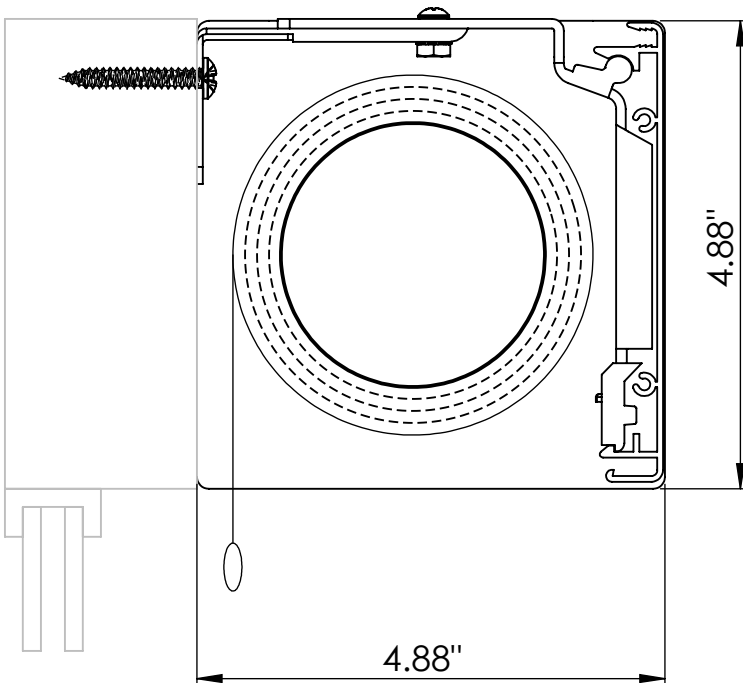

Large Peak Valance

For maximum shade height reference fabric pricing and details page in the interior price list (IN-4 & IN-5). For the Large Peak Valance follow the 4" fascia maximum height.

scale
1 : 2

INSOLROLL PEAK VALANCE

Outside Mount Applications

Medium Peak Valance

Adjustable from 3 3/4" to 4 5/8"
(standard hardware)

For maximum shade height reference fabric pricing and details page in the interior price list (IN-4 & IN-5). For the Medium Peak Valance follow the 3" fascia maximum height.

Large Peak Valance

Adjustable from 4" to 4 7/8"
(standard hardware)

For maximum shade height reference fabric pricing and details page in the interior price list (IN-4 & IN-5). For the Large Peak Valance follow the 4" fascia maximum height.