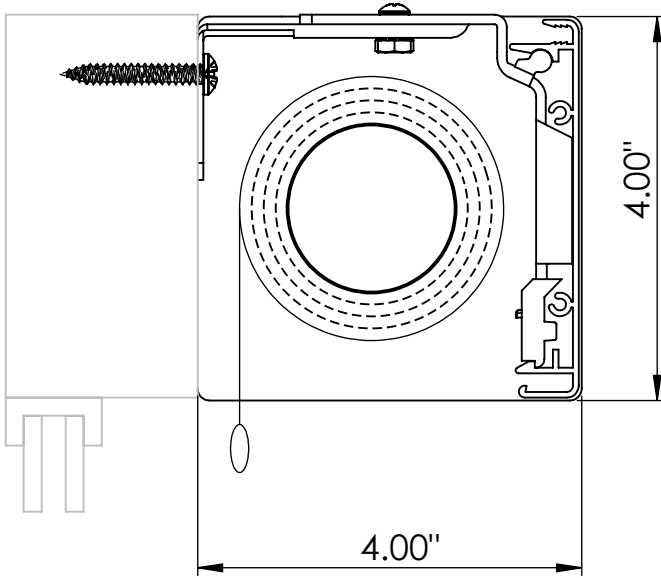

INSOLROLL PEAK VALANCE

Inside Mount Applications

Medium Peak Valance

For maximum shade height reference fabric pricing and details page in the interior price list (IN-4 & IN-5). For the Medium Peak Valance follow the 3" fascia maximum height.

Large Peak Valance

For maximum shade height reference fabric pricing and details page in the interior price list (IN-4 & IN-5). For the Large Peak Valance follow the 4" fascia maximum height.

scale
1 : 2

INSOLROLL PEAK VALANCE

Outside Mount Applications

Medium Peak Valance

Adjustable from 3 3/4" to 4 5/8"
(standard hardware)

For maximum shade height reference fabric pricing and details page in the interior price list (IN-4 & IN-5). For the Medium Peak Valance follow the 3" fascia maximum height.

Large Peak Valance

Adjustable from 4" to 4 7/8"
(standard hardware)

For maximum shade height reference fabric pricing and details page in the interior price list (IN-4 & IN-5). For the Large Peak Valance follow the 4" fascia maximum height.