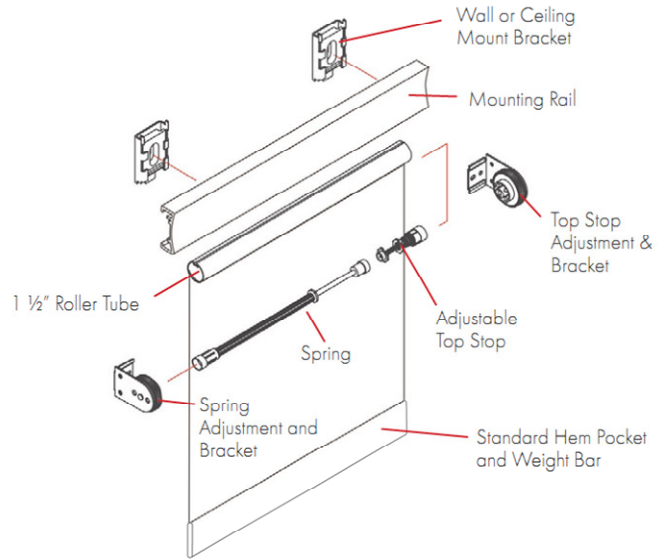

INSOLROLL QUIET SPRING ROLLER SHADE

QSR with Exposed Roller or Optional Cassette

Wall Mount Ceiling Mount

QSR Exposed Roller Shade with Mounting Rail

3" Cassette System with QSR operation

4" Cassette System with QSR operation

Notes:

1. Shade Roll Diameter varies depending upon shade height and fabric specified.
2. Cassette dimensions shown include mounting brackets.
3. All QSR spring operated shades are compliant with American National Standard for Safety of Corded Window Covering Products (ANSI/WCMA A100.1-2018).