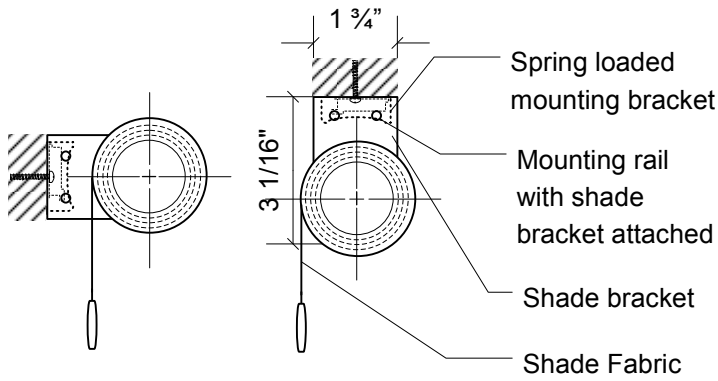

INSOLROLL QUIET SPRING ROLLER SHADE

QSR with Exposed Roller or Optional Cassette

Wall Mount Ceiling Mount

QSR Exposed Roller Shade with Mounting Rail

3" Cassette System with QSR operation

4" Cassette System with QSR operation

Notes:

1. Shade Roll Diameter varies depending upon shade height and fabric specified.
2. Cassette dimensions shown include mounting brackets.
3. All QSR spring operated shades are compliant with American National Standard for Safety of Corded Window Covering Products (ANSI/WCMA A100.1-2018).