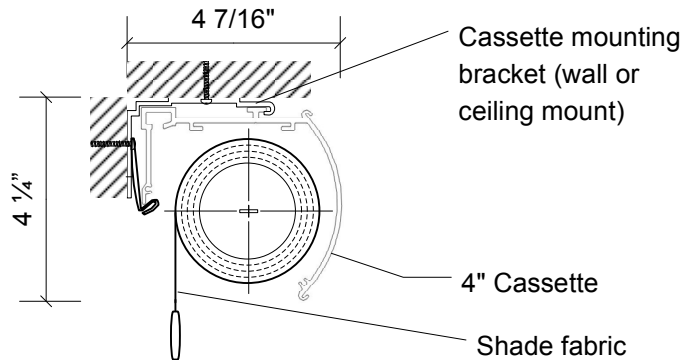

INSOLROLL QUIET SPRING ROLLER SHADE

QSR with Exposed Roller or Optional Cassette

Wall Mount Ceiling Mount

QSR Exposed Roller Shade with Mounting Rail

3" Cassette System with QSR operation

4" Cassette System with QSR operation

Notes:

1. Shade Roll Diameter varies depending upon shade height and fabric specified.
2. Cassette dimensions shown include mounting brackets.
3. All QSR spring operated shades are compliant with American National Standard for Safety of Corded Window Covering Products (ANSI/WCMA A100.1-2018).