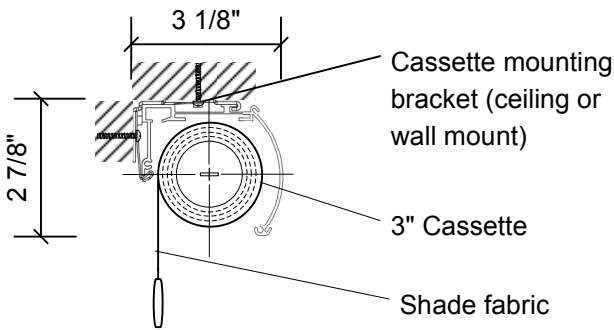

INSOLROLL QUIET SPRING ROLLER SHADE

QSR with Exposed Roller or Optional Cassette

Wall Mount Ceiling Mount

QSR Exposed Roller Shade with Mounting Rail

3" Cassette System with QSR operation

4" Cassette System with QSR operation

Notes:

1. Shade Roll Diameter varies depending upon shade height and fabric specified.
2. Cassette dimensions shown include mounting brackets.
3. All QSR spring operated shades are compliant with American National Standard for Safety of Corded Window Covering Products (ANSI/WCMA A100.1-2018).