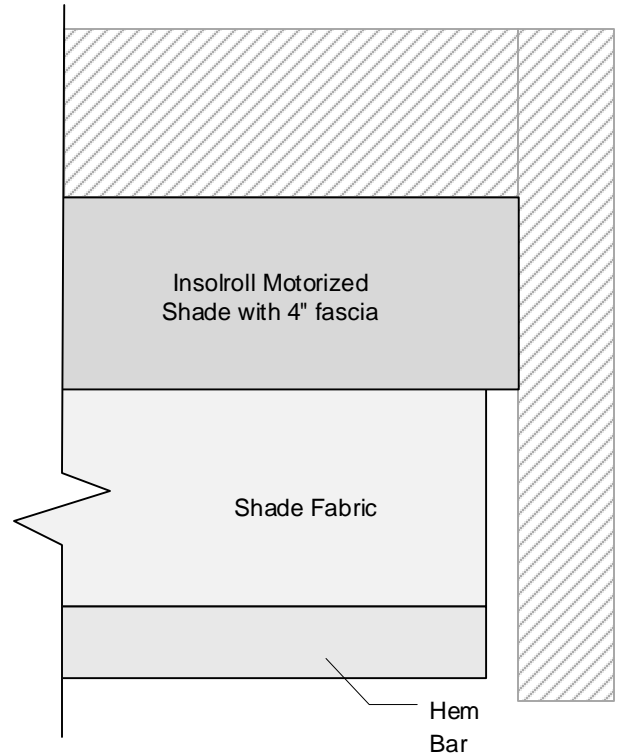

BAT-L2-R BATTERY MOTORIZED SHADE

Li-ion Rechargeable Motor Shades with Fascia

Section View

**Front View
inside mount**

End Cap
(outside mount)

4" Idler Fascia
Bracket

4" Motor Fascia
Bracket

Notes:

1. BAT-L2-R Quiet Rechargeable Li-ion Motor has battery imbedded inside the motor.
2. Optional 94" extension charging cable is available for shades with difficult access. **Do NOT leave charger plugged into motor.** Constant charging of motor causes premature wear on the battery pack.
3. Shade Roll Diameter varies depending upon shade height and fabric and roller tube specified.
4. Fabric deductions are 23/32" on motor side and 21/32" idler side (1 3/8" overall fabric deduction from outside bracket width). Optional decorative end caps add 1/8" to each bracket.
5. Fascia, brackets, and end cap are available in 5 colors; black, white, bronze, vanilla or silver/gray.