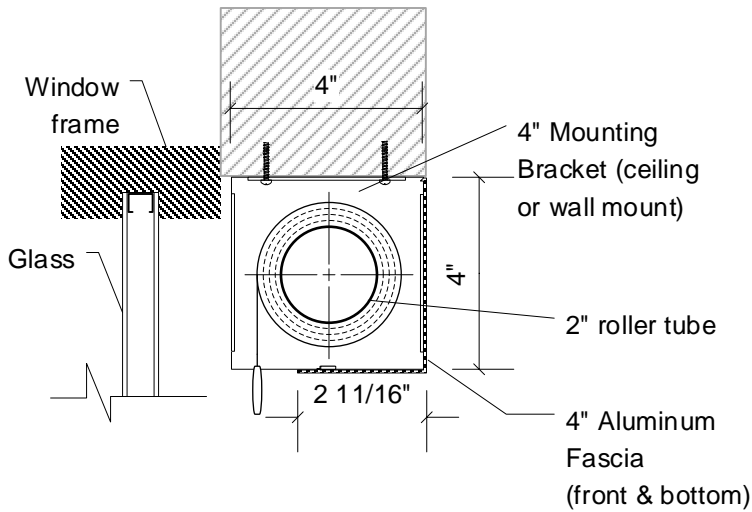

BAT-L2-R BATTERY MOTORIZED SHADE

Li-ion Rechargeable Motor Shades with Fascia

Section View

**Front View
inside mount**

End Cap
(outside mount)

4" Idler Fascia
Bracket

4" Motor Fascia
Bracket

Notes:

1. BAT-L2-R Quiet Rechargeable Li-ion Motor has battery imbedded inside the motor.
2. Optional 94" extension charging cable is available for shades with difficult access. **Do NOT leave charger plugged into motor.** Constant charging of motor causes premature wear on the battery pack.
3. Shade Roll Diameter varies depending upon shade height and fabric and roller tube specified.
4. Fabric deductions are 23/32" on motor side and 21/32" idler side (1 3/8" overall fabric deduction from outside bracket width). Optional decorative end caps add 1/8" to each bracket.
5. Fascia, brackets, and end cap are available in 5 colors; black, white, bronze, vanilla or silver/gray.