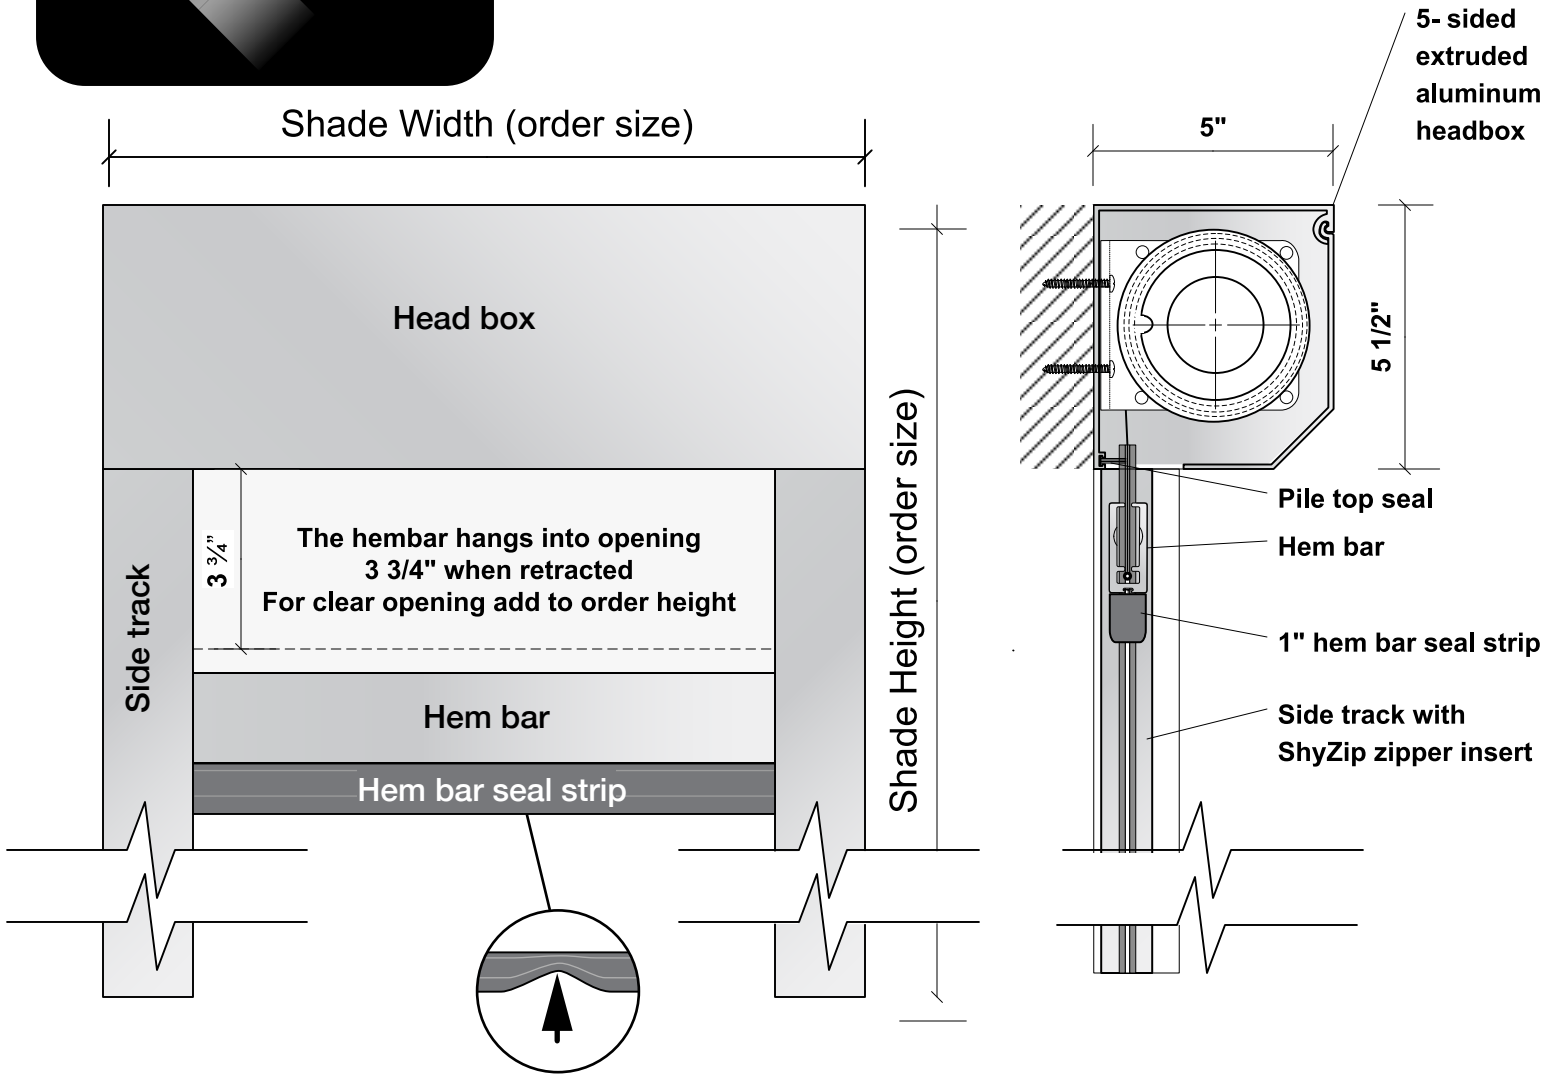

# OASIS® 2900 SOLAR INSECT SHADE

With Shy Zip Side Track System

**Notes:**

1. Oasis® 2900 Solar Insect Shades are available motorized only.
2. Universal Shade Mounting Brackets used with exposed roller or within headbox (Wall or ceiling mount).
2. Insolroll uses the time proven SHY Zip technology to seal the edges of the shade. SHY Zip is a product of SHY Co. LTD of Japan and distributed exclusively in North America by its authorized sub-licensees.