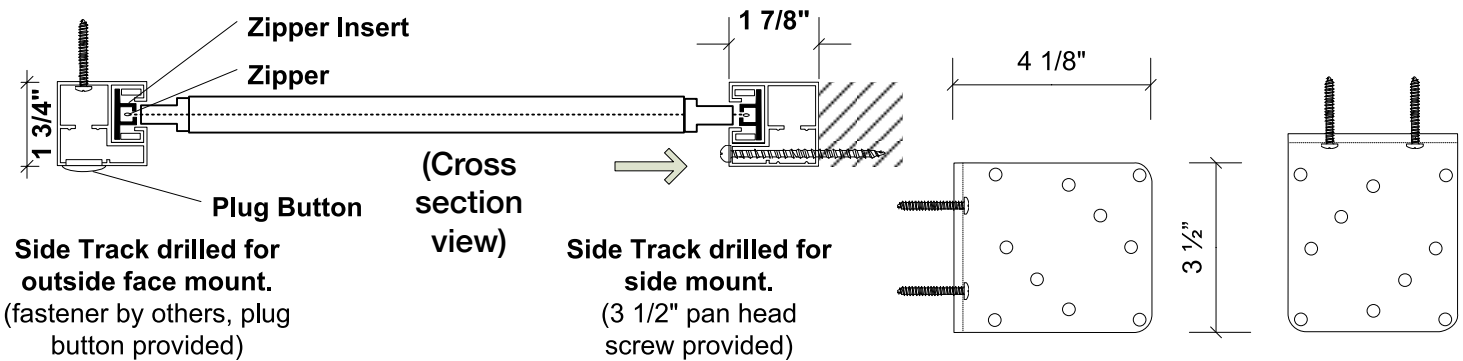

# OASIS® 2900 SOLAR INSECT SHADE

With Shy Zip Side Track System

**Notes:**

1. Oasis® 2900 Solar Insect Shades are available motorized only.
2. Universal Shade Mounting Brackets used with exposed roller or within headbox (Wall or ceiling mount).
2. Insolroll uses the time proven SHY Zip technology to seal the edges of the shade. SHY Zip is a product of SHY Co. LTD of Japan and distributed exclusively in North America by its authorized sub-licensees.