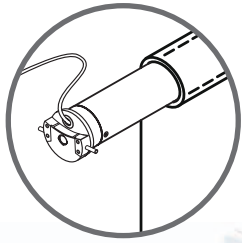

110 volt AC tubular motor OR crank and gear operator

Fully enclosed aluminum headbox protects fabric when retracted; available in white, bronze and tan.

Insolroll's specialized fabrics for exterior solar screen shades range from 3% to 14% openness to control varying degrees of sun exposure.

Reinforced bracket design for large patio installations

Reinforced, welded edges provide increased fabric durability

Track Guide

Cable Guide & Hem Bar

Choice of track or cable guide system to secure fabric