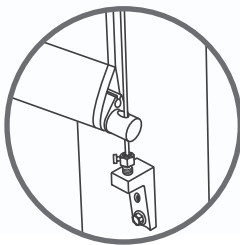

Reinforced bracket design for large patio installations

Reinforced, welded edges provide increased fabric durability

Track Guide

Cable Guide & Hem Bar

Choice of track or cable guide system to secure fabric

Aluminum side channel with vinyl insert to increase durability; available in white, bronze and tan.

Fabric wrapped teardrop-shaped aluminum hem bar (Cable guide system featuring stainless steel aircraft cable with UV coating shown; deck mount available)