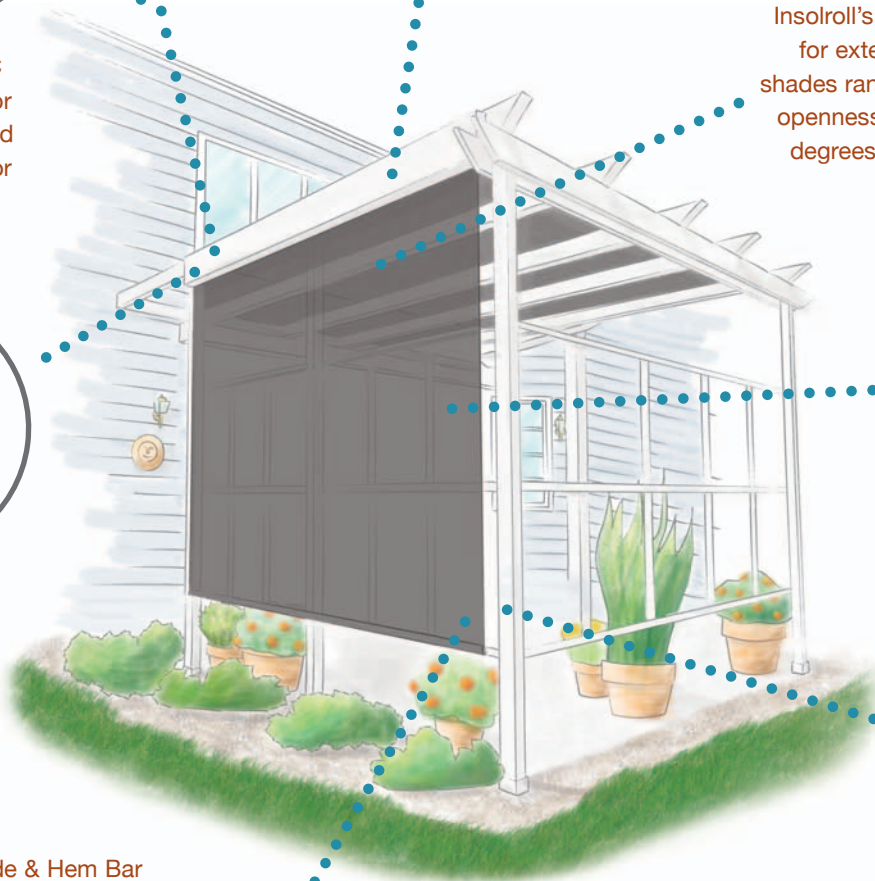

Insolroll
WINDOW SHADING SYSTEMS

*Sun Protection for
Patios & Windows*

OASIS

Solar Screen Patio
& Window Shades

www.insolroll.com

Block the sun, not the view

Imagine tempering the sun without blocking the view. Retractable shades, using a densely woven solar screen fabric, roll down to provide protection from the harsh sun. Our unique solar screen fabric allows natural light to enter your home and create an open feeling while still blocking the sun's heat. Solar screens can be automated with sun and wind sensors to provide total protection for your decor, even when you are not at home.

Extended
hours of use

- Maintain view
- Control interior temperatures
- Protect valuable furnishings
- Reduce cooling costs
- Blends with any interior design style

for your
WINDOWS

How Solar Screens work:

110 volt AC tubular motor OR crank and gear operator

Fully enclosed aluminum headbox protects fabric when retracted; available in white, bronze and tan.

Insolroll's specialized fabrics for exterior solar screen shades range from 3% to 14% openness to control varying degrees of sun exposure.

Reinforced bracket design for large patio installations

Reinforced, welded edges provide increased fabric durability

Track Guide

Cable Guide & Hem Bar

Choice of track or cable guide system to secure fabric