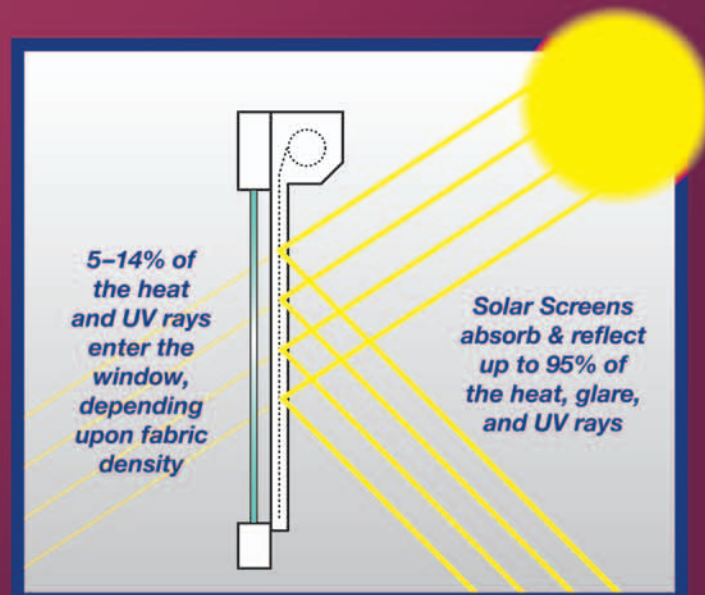

110 volt AC tubular motor OR crank and gear operator

Fully enclosed aluminum headbox protects fabric when retracted; available in white, bronze and tan.

Insolroll's specialized fabrics for exterior solar screen shades range from 3% to 14% openness to control varying degrees of sun exposure.