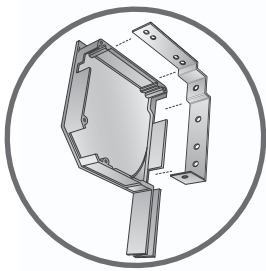

110 volt AC tubular motor OR crank and gear operator

Fully enclosed aluminum headbox protects fabric when retracted; available in white, bronze and tan.

Insolroll's specialized fabrics for exterior solar screen shades range from 3% to 14% openness to control varying degrees of sun exposure.

Reinforced bracket design for large patio installations

Reinforced, welded edges provide increased fabric durability

Track Guide

Cable Guide & Hem Bar

Choice of track or cable guide system to secure fabric

Aluminum side channel with vinyl insert to increase durability; available in white, bronze and tan.

Fabric wrapped teardrop-shaped aluminum hem bar (Cable guide system featuring stainless steel aircraft cable with UV coating shown; deck mount available)