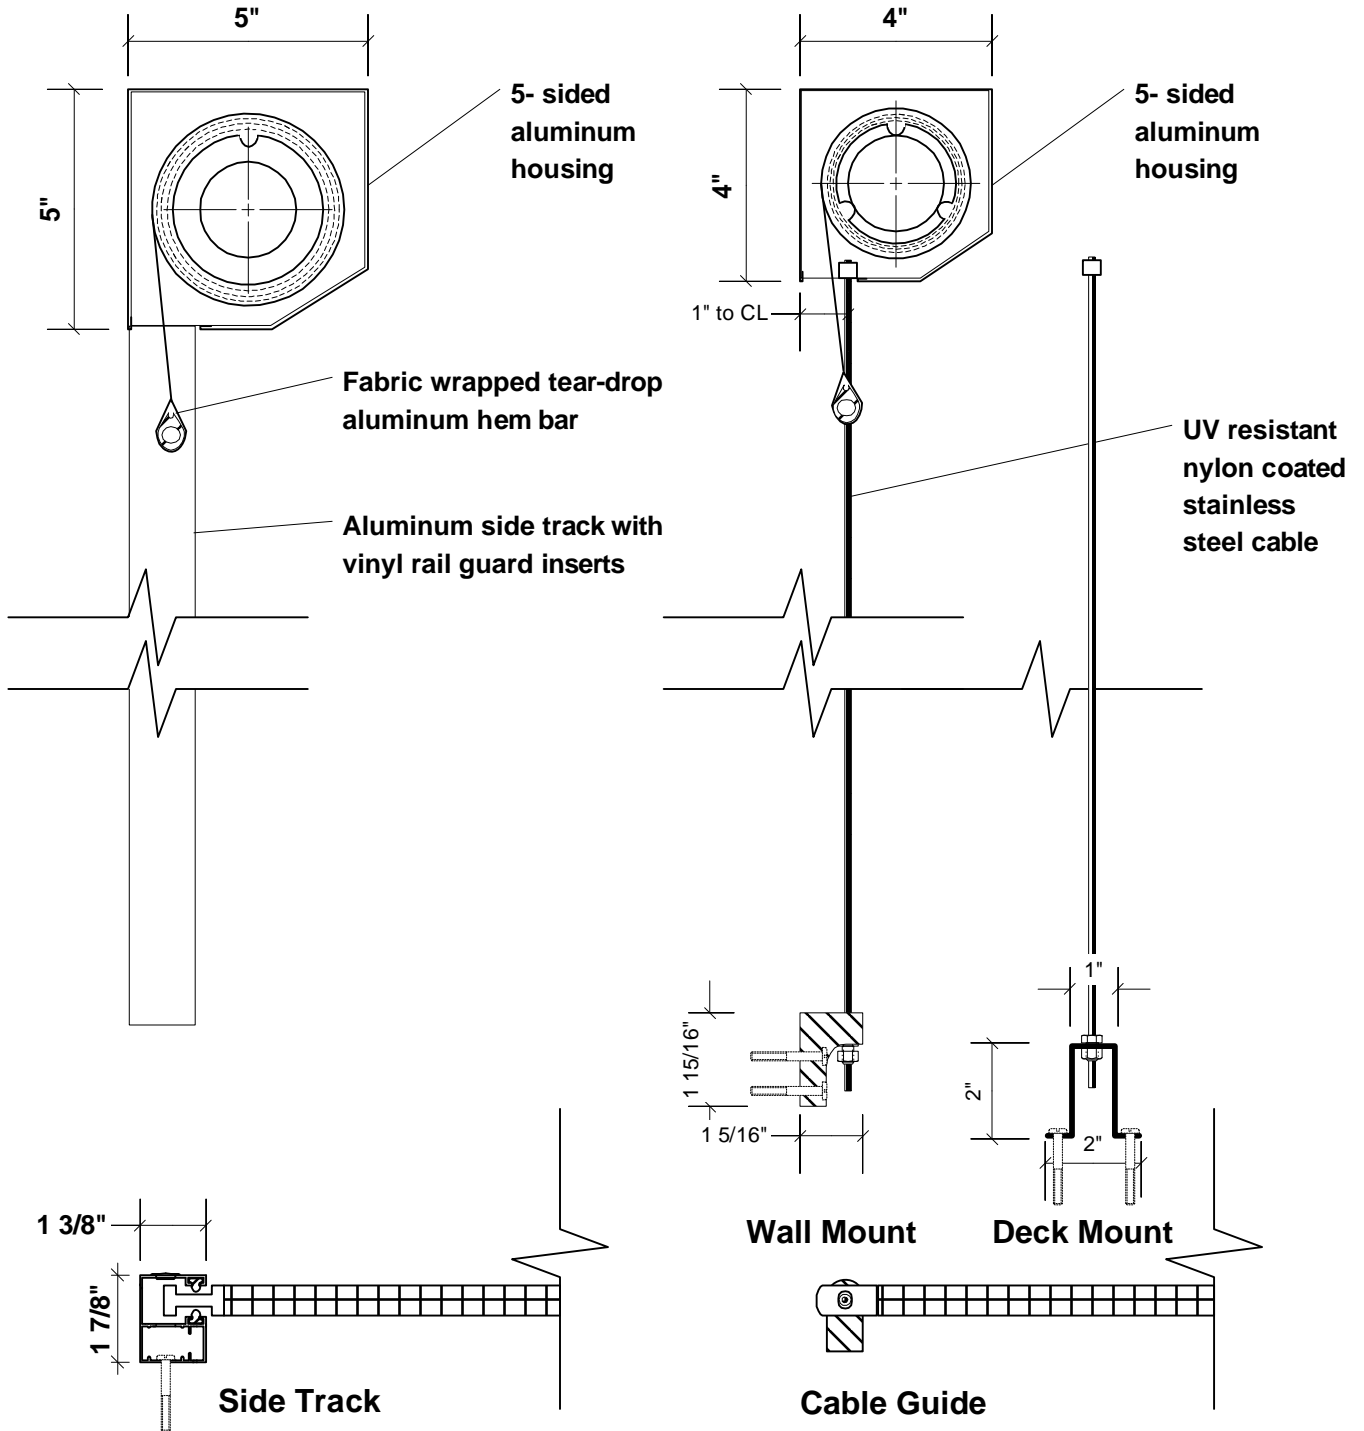

# OASIS PATIO AND WINDOW SHADE

With Side Tracks OR Cable Guides

**Notes:**

1. Oasis Patio and Window Shades are available with side track or cable guide.
2. Oasis Patio and Window Shades are available with motor or crank & gear operation.
3. Oasis Shades under 120" wide and 120" high come with 4" headbox. Larger shades use 5" headbox.