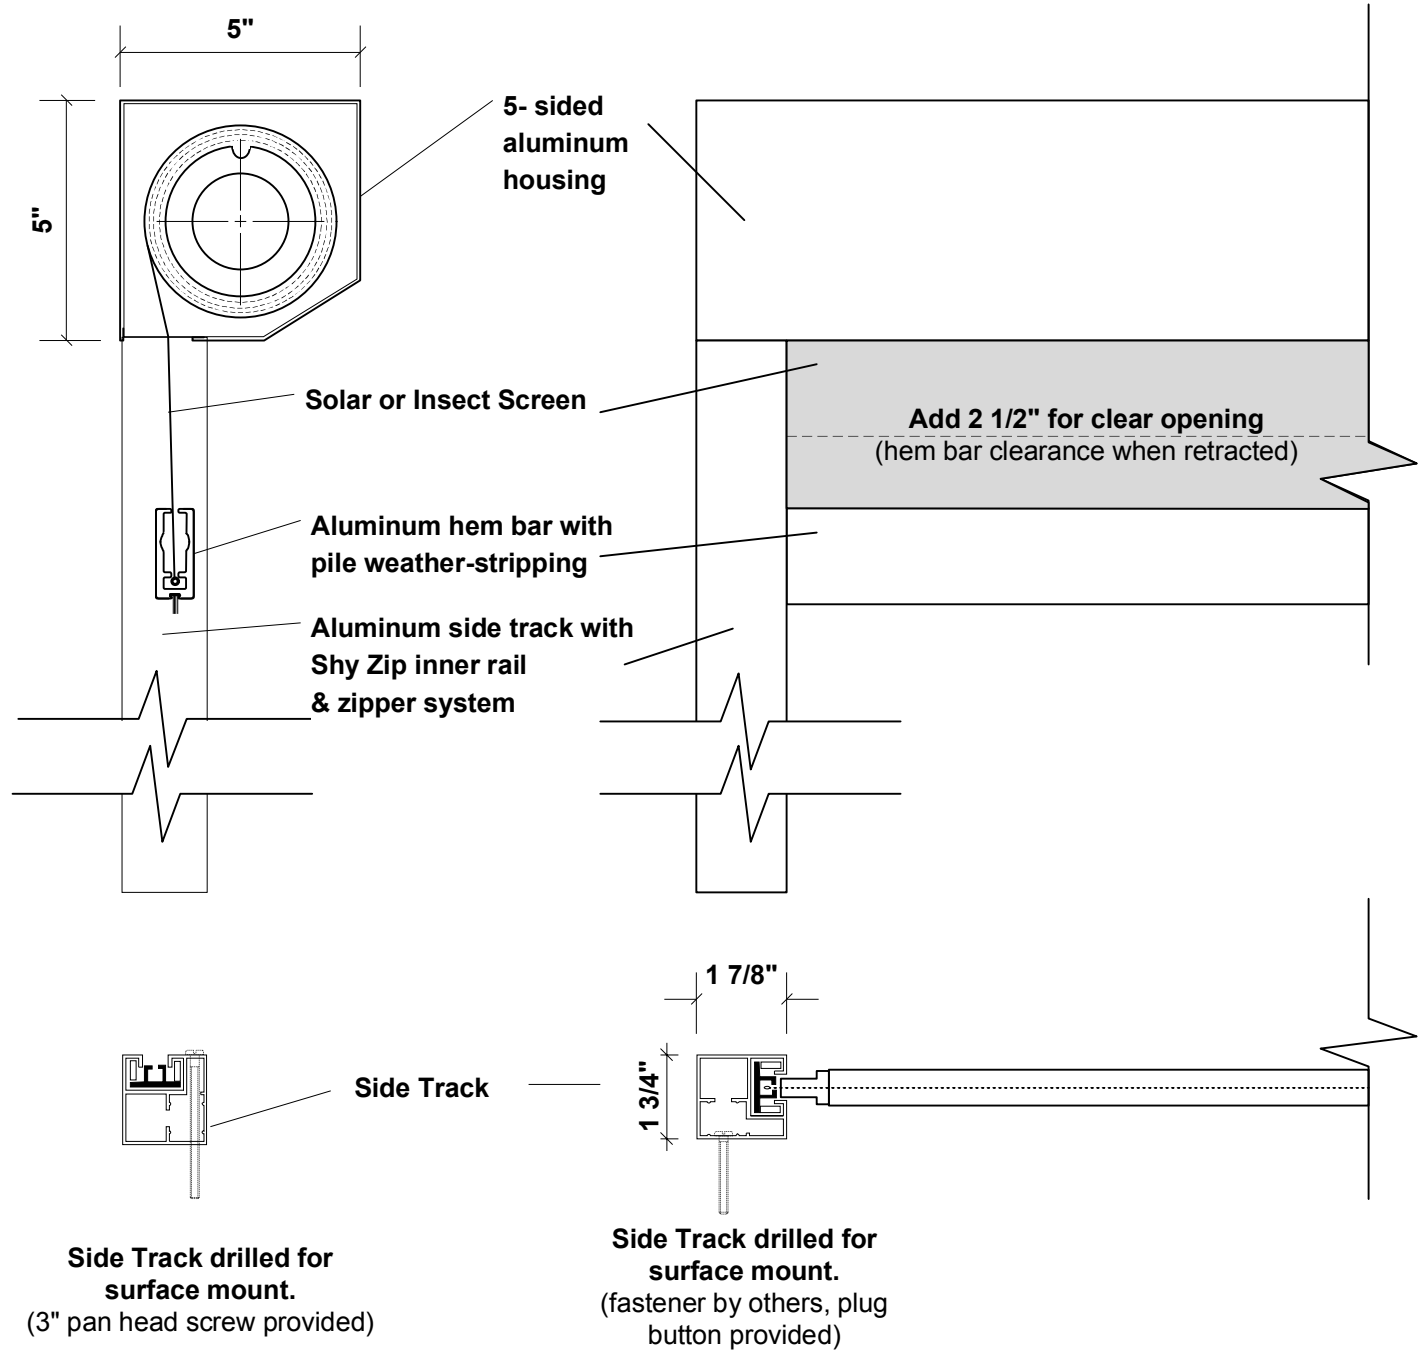

# OASIS® 2900 SOLAR INSECT SHADE

With Shy Zip Side Track System

**Notes:**

1. Oasis® 2900 Solar Insect Shades are available motorized only.
2. Insolroll uses the time proven SHY Zip technology to seal the edges of the shade. SHY Zip is a product of SHY Co. LTD of Japan and distributed exclusively in North America by its authorized sub-licensees.