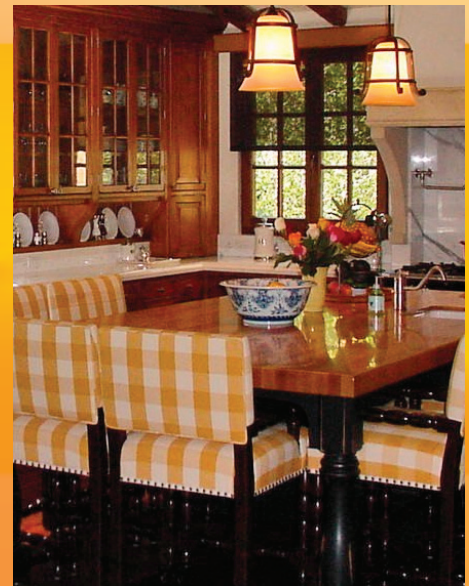

## Operators and Accessories

Exposed Roller, shown with white chain & vanilla clutch

3" or 4" Fascia Available in 5 Colors; Vanilla shown

Designer Cassette, Available in White, Black, or Fabric-wrapped

637 S. Pierce Ave.  
Louisville, CO 80027