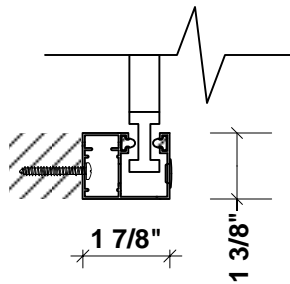

OASIS® 2800 PATIO SHADE

With Side Track Guide System

5" x 5 1/2" Headbox

Exposed Roller

Side Track Detail

Side track can be installed as face mount or side mount

Universal Shade Mounting Brackets

Used with exposed roller or within headbox
(Wall or ceiling mount)

Notes:

1. Oasis® 2800 Patio Shades can be installed as wall mount or ceiling mount
2. Oasis® 2800 Patio Shades are available with motor or external crank & gear operation.
3. Oasis® 2800 Patio Shades are available with 5" x 5 1/2" headbox or exposed roller.