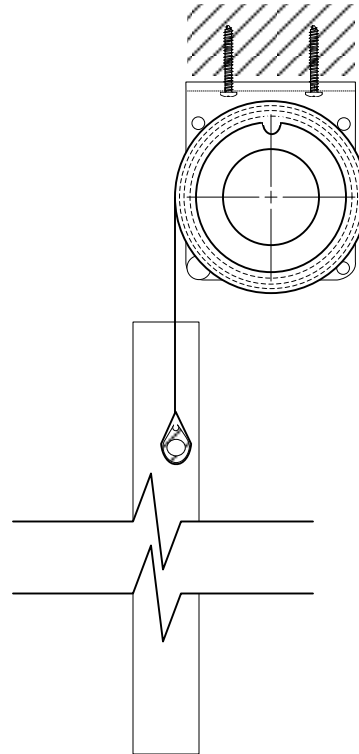

OASIS® 2800 PATIO SHADE

With Side Track Guide System

5" x 5 1/2" Headbox

Exposed Roller

Side Track Detail

Side track can be installed as face mount or side mount

Universal Shade Mounting Brackets

Used with exposed roller or within headbox
(Wall or ceiling mount)

Notes:

1. Oasis® 2800 Patio Shades can be installed as wall mount or ceiling mount
2. Oasis® 2800 Patio Shades are available with motor or external crank & gear operation.
3. Oasis® 2800 Patio Shades are available with 5" x 5 1/2" headbox or exposed roller.