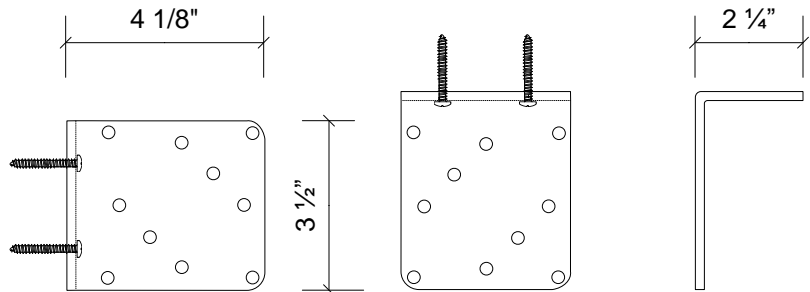

OASIS® 2800 PATIO SHADE

With Side Track Guide System

5" x 5 1/2" Headbox

Exposed Roller

Side Track Detail

Side track can be installed as face mount or side mount

Universal Shade Mounting Brackets

Used with exposed roller or within headbox
(Wall or ceiling mount)

Notes:

1. Oasis® 2800 Patio Shades can be installed as wall mount or ceiling mount
2. Oasis® 2800 Patio Shades are available with motor or external crank & gear operation.
3. Oasis® 2800 Patio Shades are available with 5" x 5 1/2" headbox or exposed roller.