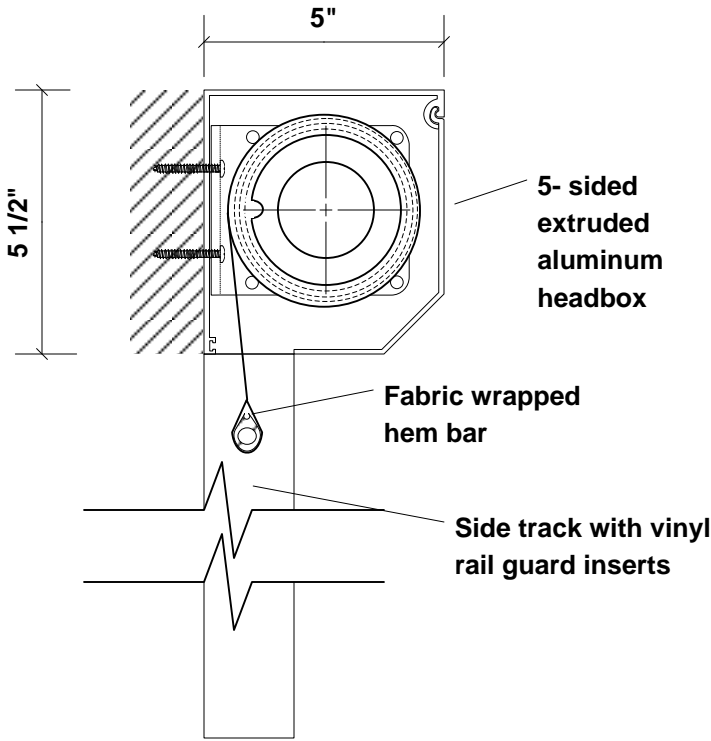

OASIS® 2800 PATIO SHADE

With Side Track Guide System

5" x 5 1/2" Headbox

Exposed Roller

Side Track Detail

Side track can be installed as face mount or side mount

Universal Shade Mounting Brackets

Used with exposed roller or within headbox
(Wall or ceiling mount)

Notes:

1. Oasis® 2800 Patio Shades can be installed as wall mount or ceiling mount
2. Oasis® 2800 Patio Shades are available with motor or external crank & gear operation.
3. Oasis® 2800 Patio Shades are available with 5" x 5 1/2" headbox or exposed roller.